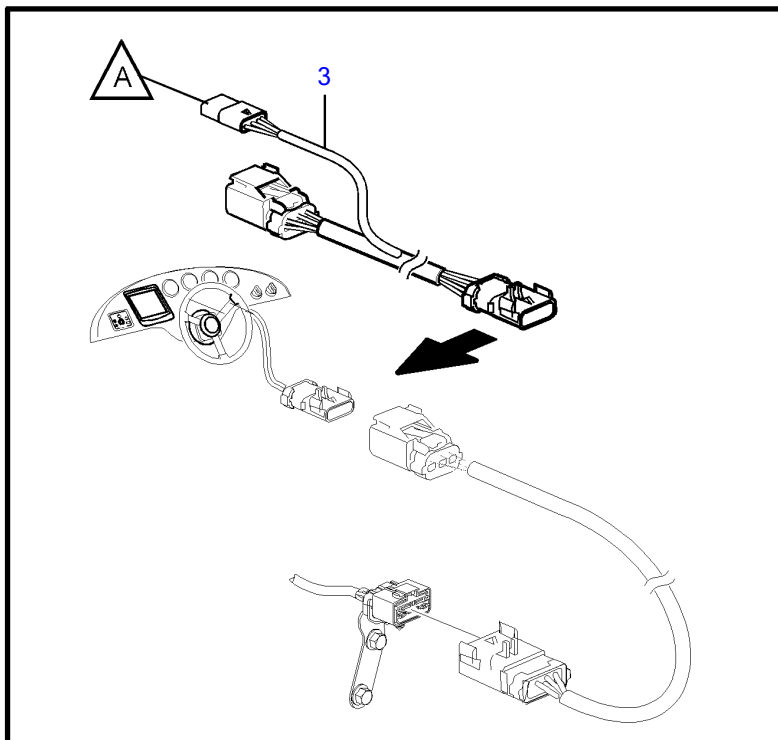

5.7GiC-300-R, 5.7GXIC-320-R

25732

5.7GiC-300-R, 5.7GXIC-320-R

REF	PART NO.	QTY	DESCRIPTION	NOTES
1	21178775	1	Alarm panel	
		2	• Stud	not sold separately
		2	• Washer	not sold separately
		2	• Nut	not sold separately
2	21178777	1	Wiring harness	
		1	• Alarm	not sold separately
3	21200148	1	Wiring harness, y	for alarm panel