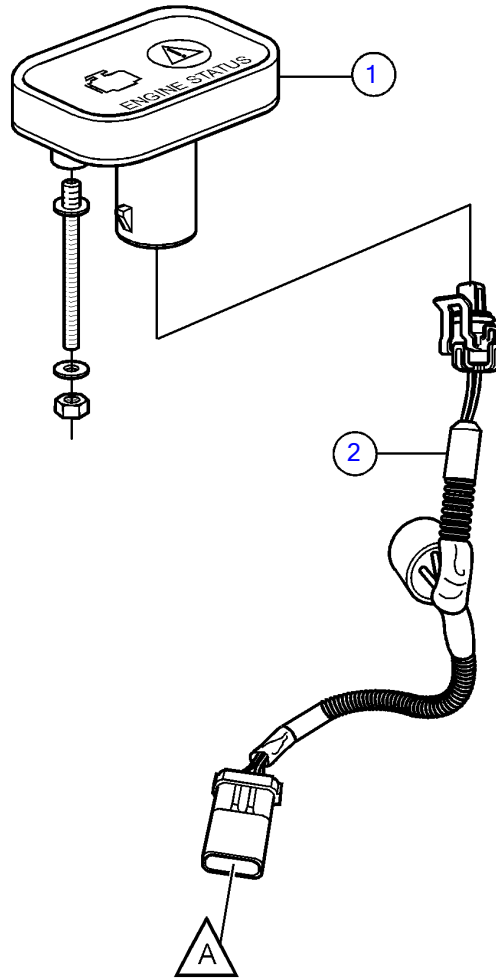

5.7GiC-300-R, 5.7GXIC-320-R

25732

5.7GiC-300-R, 5.7GXIC-320-R

REF	PART NO.	QTY	DESCRIPTION	NOTES
1	21178775	1	Alarm panel	
		2	• Stud	not sold separately
		2	• Washer	not sold separately
		2	• Nut	not sold separately
2	21178777	1	Wiring harness	
		1	• Alarm	not sold separately
3	21200148	1	Wiring harness, y	for alarm panel